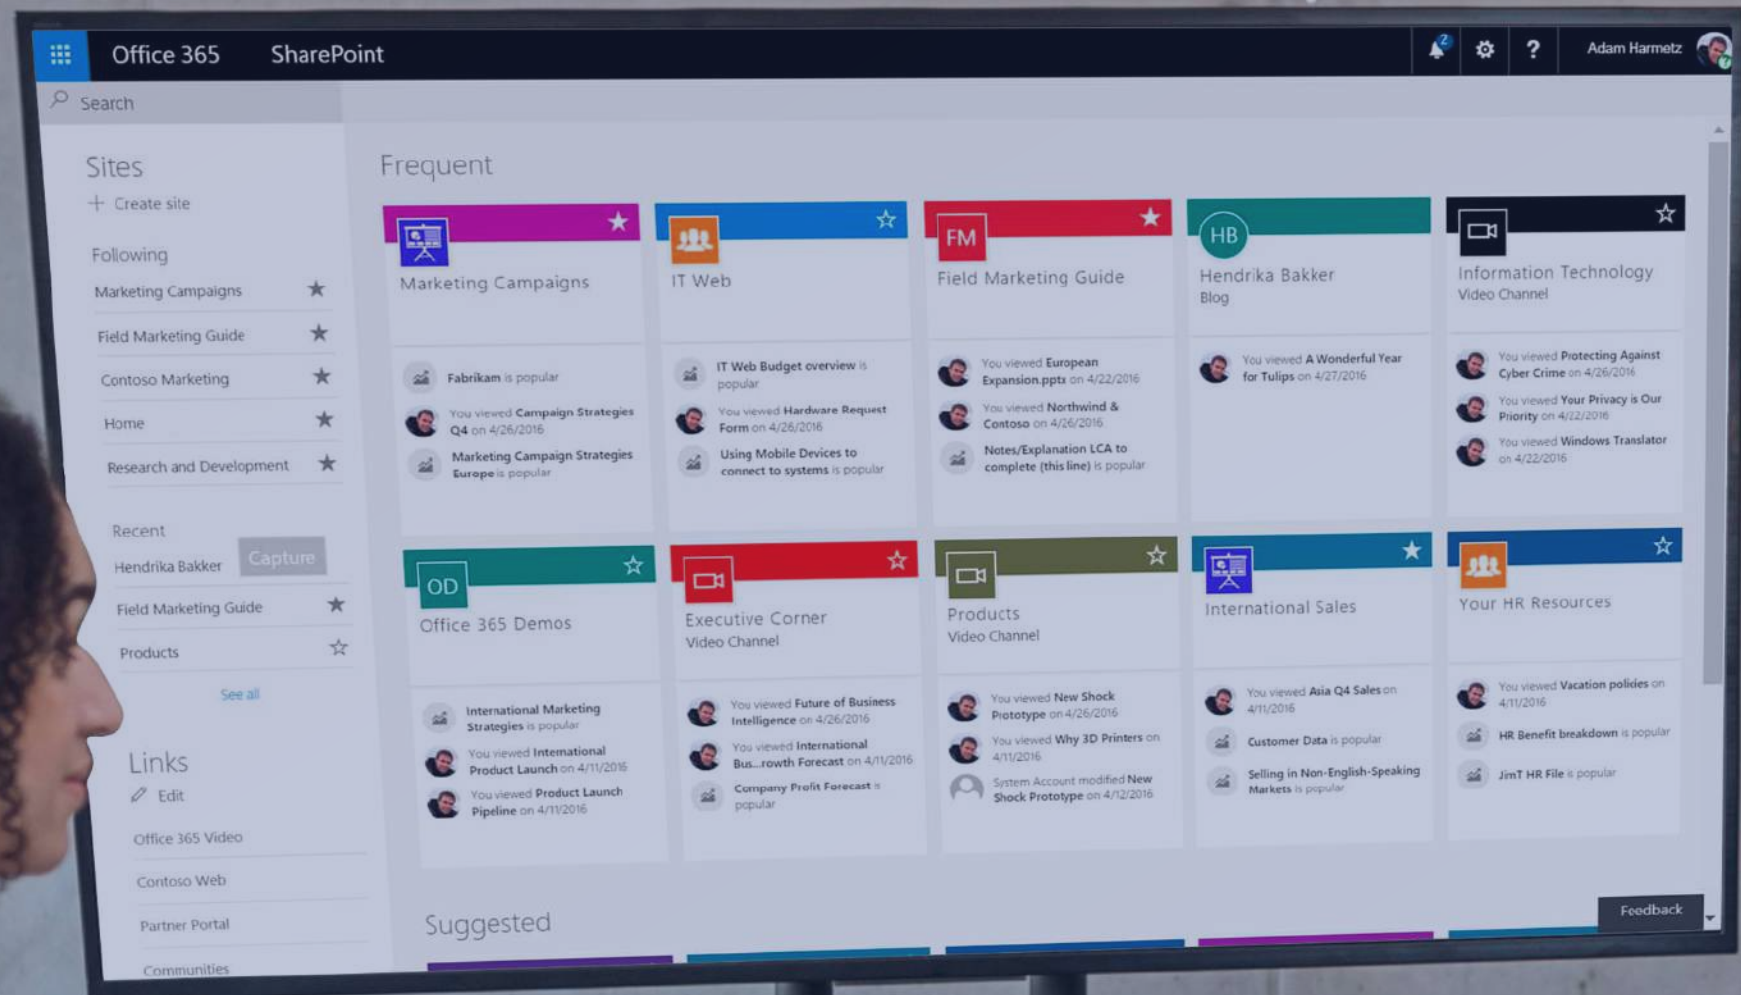

A person in a dark suit is holding a tablet. Overlaid on the scene is a complex digital network of glowing blue lines and nodes. The network contains various technology-related terms: PLATFORM, Research, FINANCE, COMMUNICATION, DATABASE, NETWORK, WEBSITE, MONITORING, APPLICATION, SEARCH, OBJECT STORAGE, COLLABORATION, RUNTIME, IDENTITY, BLOG STORAGE, COMPUTE, CONTENT, and INFRASTRUCTURE. There are also icons of server racks, a smartphone, and a laptop. The background is a blurred cityscape with blue light streaks.

A person is shown from the side, wearing a blue long-sleeved shirt, sitting at a desk. They are using a silver laptop and a black smartphone. The laptop screen displays a large padlock icon surrounded by a network of nodes and lines. The background is a blurred office setting. Overlaid on the image are several smaller padlock icons and a hexagonal grid pattern, all in a light blue color. The overall tone is professional and tech-oriented.

PROJETOS DE INFRAESTRUTURA DE REDE

PROJETOS DE INFRAESTRUTURA DE REDE

Dispomos de uma ampla gama de serviços que abrangem a implementação completa de redes. Isso inclui desde o processo de cabeamento estruturado, até a configuração de soluções de firewall, switch, servidores e pontos de acesso wi-fi, além de outras medidas de segurança de dados. Estamos preparados para fornecer soluções abrangentes que atendam às necessidades específicas da sua empresa, o que garante uma infraestrutura de rede rápida e segura.